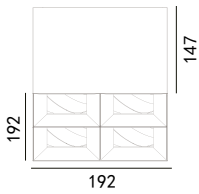

Surface Ceiling Downlight ATRIA

white grey black

224 146
LED Power **Colour Temp** **Luminous**
32W 2700/3000K 3106lm
4000/5000K 3106lm

LIGHT DISTRIBUTION For 3000k

224 147
LED Power **Colour Temp** **Luminous**
42.8W 2700/3000K 5044lm
4000/5000K 5044lm