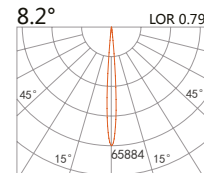

Surface Ceiling Downlight ATRIA

white grey black

224 146
LED Power **Colour Temp** **Luminous**
32W 2700/3000K 3106lm
4000/5000K 3106lm

LIGHT DISTRIBUTION For 3000k

224 147
LED Power **Colour Temp** **Luminous**
42.8W 2700/3000K 5044lm
4000/5000K 5044lm